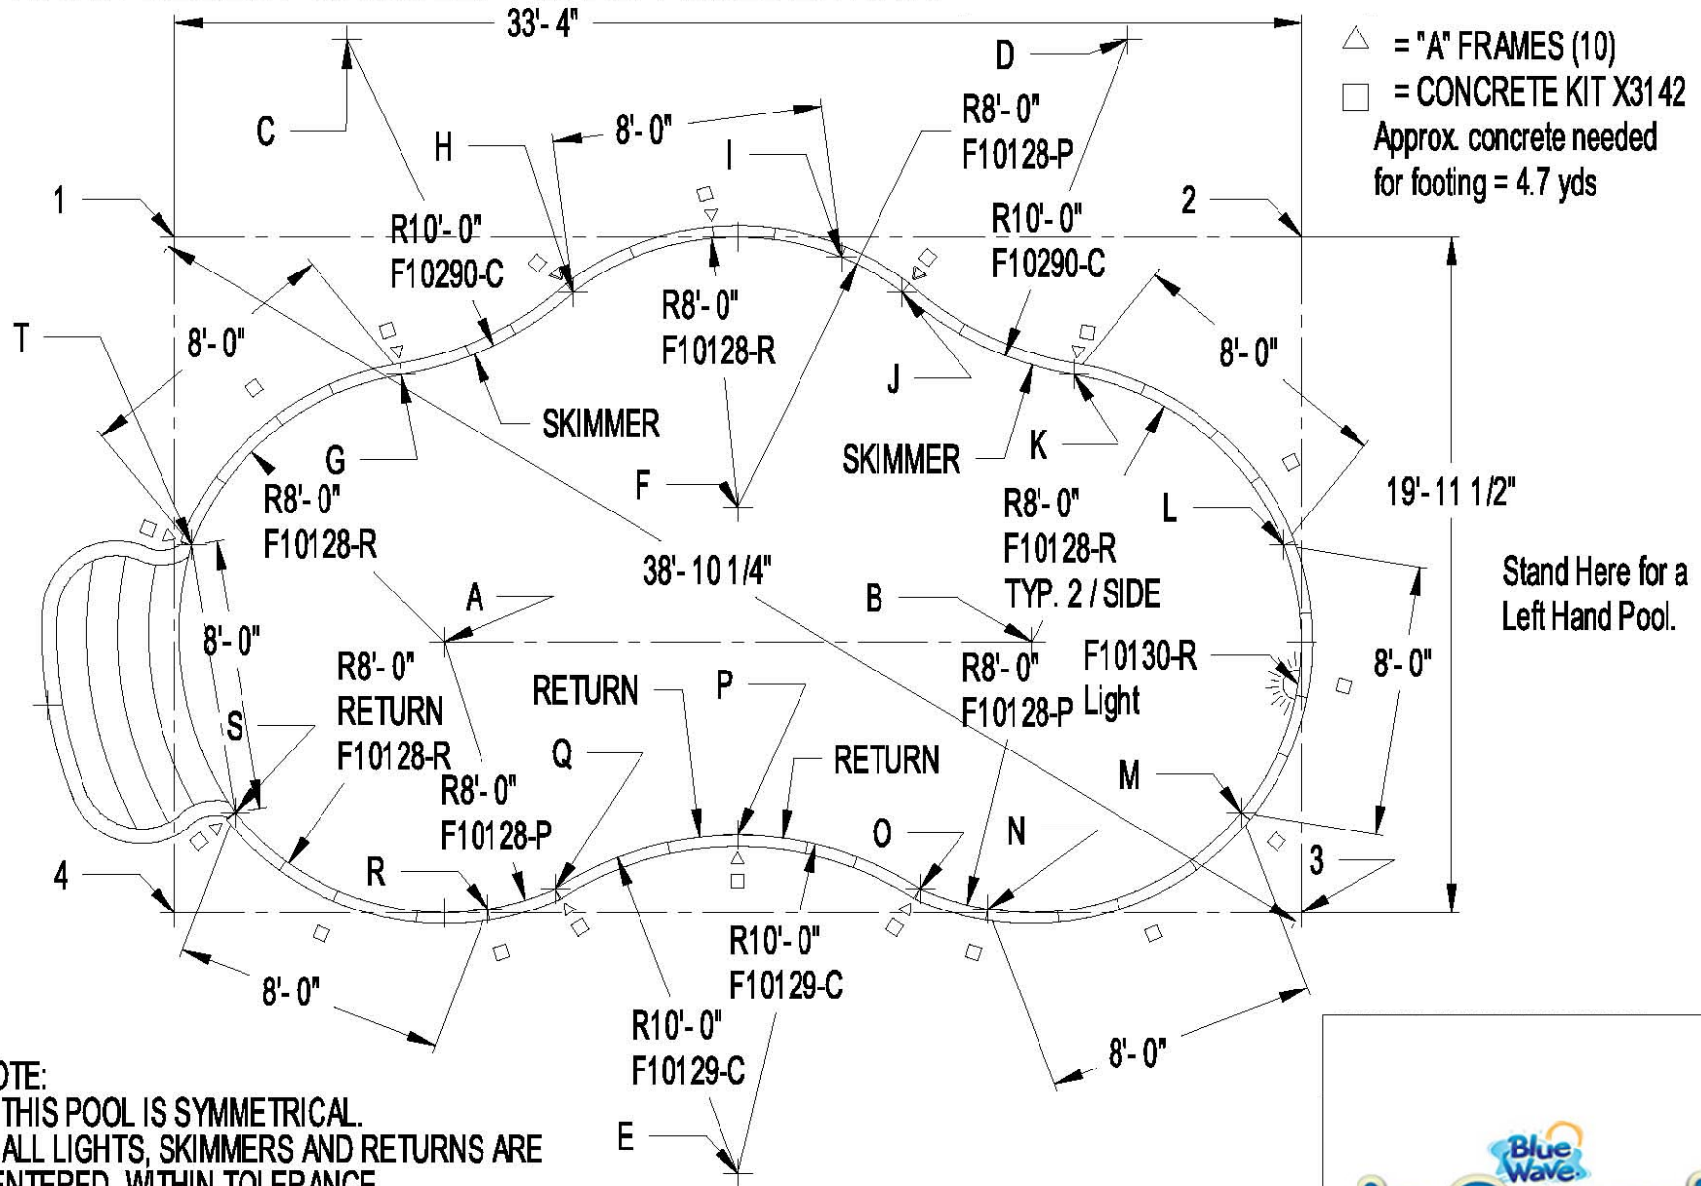

16 x 34 DESERT OASIS LEFT HAND PANEL LAYOUT

NOTE:

- 1) THIS POOL IS SYMMETRICAL.
- 2) ALL LIGHTS, SKIMMERS AND RETURNS ARE CENTERED, WITHIN TOLERANCE, IN THERE RESPECTIVE PANELS.
- 3) IF STRAIGHT STEPS ARE USED, X8141-XX MUST BE ORDERED.