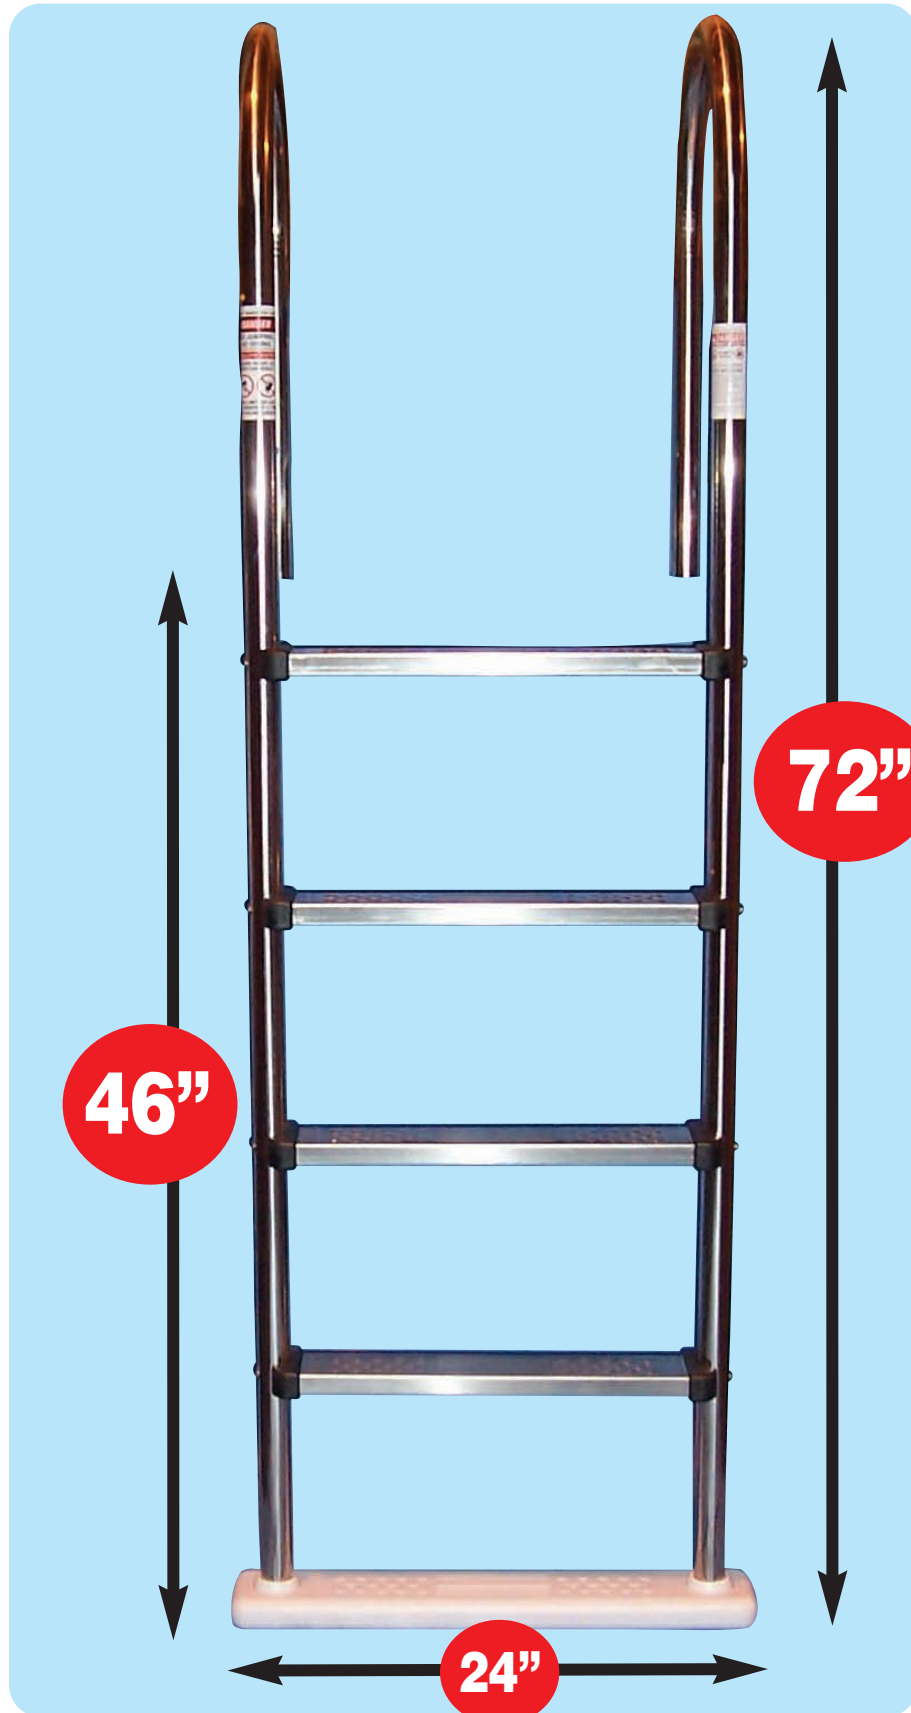

# ALL STAINLESS STEEL IN-POOL LADDER

**STAINLESS  
STEEL STEPS**

**EXTRA WIDE  
STEPS**

**MAXIMUM  
WEIGHT CAPACITY**

**225 Lbs.**