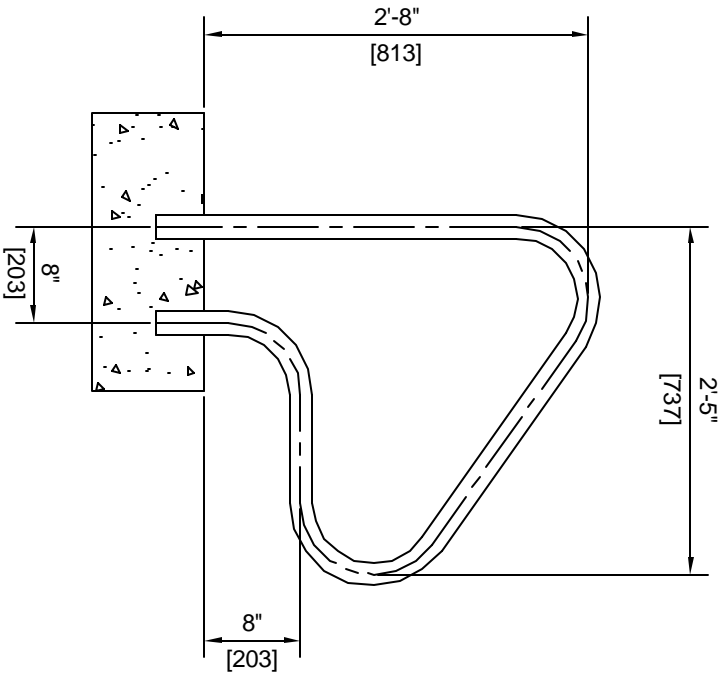

FIGURE 4 RAILS	
WALL	STOCK CODE
.065	20733
.109	20734
.145	20735

DIMENSIONS =          INCHES  
         MM

**ASTRAL POOL**  
 USA

FIGURE 4 GRAB RAIL  
 SOLD IN PAIRS

DRAWN BY:	MM	DWG. NO.:	FIGURE 4	REV.:
SCALE: NONE	DATE: 2/18/03	CHECKED:		